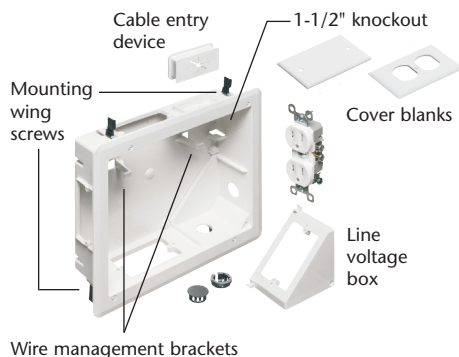

NEW!

8 x 10 TV BOX™

Installation Versatility • Perfect for Home Theater Installations

Lots of space in the box for multiple low voltage connections

NEW!

TVB810
8X10 TV BOX™

Install vertical...

or horizontal...

Neater cables

Catalog Number	UPC/DEI/NAED Mfg. #018997	Description Plastic TV BOX™	Unit/Std Pkg
TVB810	24184	8"x10" power/low voltage box	1
TVB810GC	24185	8"x10" power/low voltage box w ground clip for Canada	1

Arlington's TVB810 TV Box™ delivers the ultimate in versatility for installing wall-mounted TVs in retrofit projects. There's more room in the box for wires. And, you can install it horizontally or vertically to ensure proper positioning of low voltage connections behind the TV.

TVB810 is ideal for home theater systems where multiple connections are needed for sound systems, satellite TV, cable TV, DVRs, and more.

- Accepts standard-style plates with receptacles and decorator-style devices with plates - and Arlington's SCOOP™ series entrance plates and hoods
- Mounting wing screws hold box secure against wall
- Supplied with cover blanks, wall plate, a SCOOP cable entry device (CED130) and cable connectors for unused openings
- 1-1/2" knockout for ENT or other low voltage wiring
- UL/CSA Listed