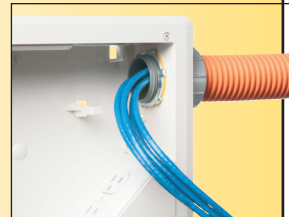

Arlington's TVB810 TV Box™ delivers the ultimate in versatility for installing wall-mounted TVs in retrofit projects. There's more room in the box for wires. And, you can install it horizontally or vertically to ensure proper positioning of low voltage connections behind the TV.

TVB810 is ideal for home theater systems where multiple connections are needed for sound systems, satellite TV, cable TV, DVRs, and more.

- Accepts standard-style plates with receptacles and decorator-style devices with plates - and Arlington's SCOOP™ series entrance plates and hoods
- Mounting wing screws hold box secure against wall
- Supplied with cover blanks, wall plate, a SCOOP cable entry device (CED130) and cable connectors for unused openings
- 1-1/2" knockout for ENT or other low voltage wiring
- UL/CSA Listed