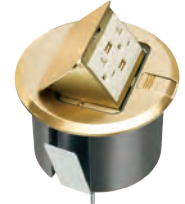

FLBT6520UMB