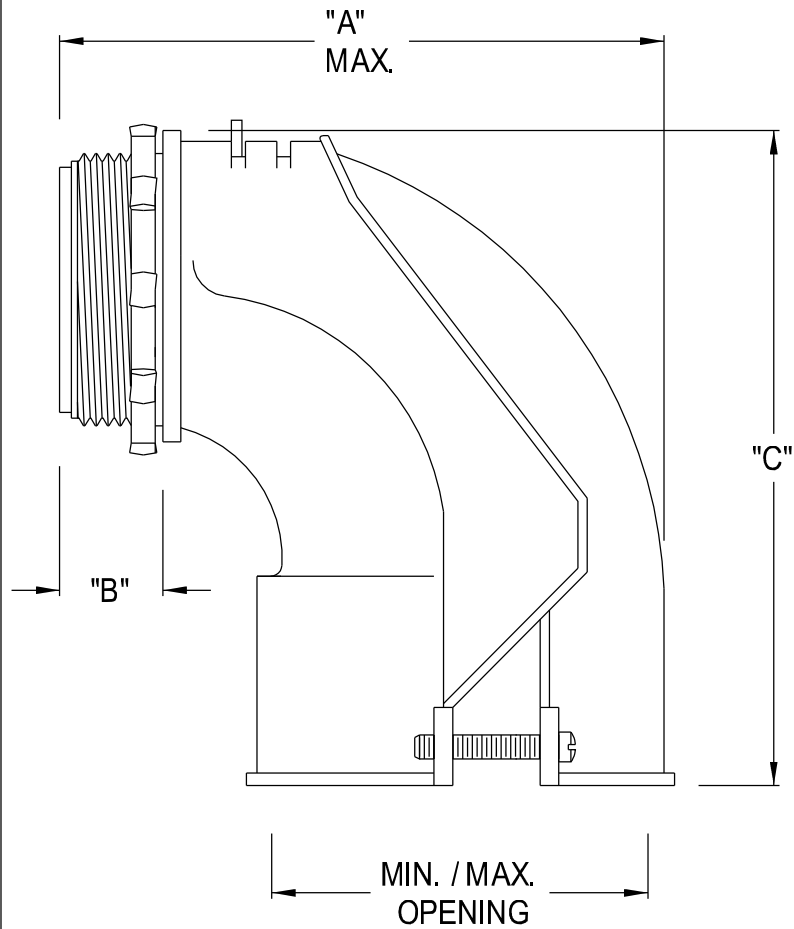

Supplied w/ Cover, Locknut, & Screws

856A	2"	4.968	.843	6.050		2.400
855A	1 1/2"	4.968	.843	6.050	1.400	2.400
854A	1 1/4"	2.875	.687	3.080	1.625	1.940
853A	1"	2.622	.687	2.510	1.330	1.570
852A	3/4"	2.096	.531	2.325	.830	1.380
851A	1/2"	1.842	.472	2.140	.635	1.085
850A	3/8"	1.432	.402	1.800	.440	.750
85A	3/8"	1.432	.402	1.800	.370	.510
PART No.	TRADE SIZE	"A"	"B"	"C"	MIN	MAX