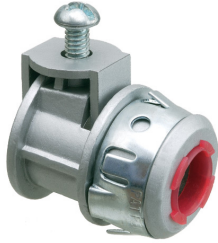

SG50ST

Saddlegrip® SNAP-TITE® Connectors

Saddlegrip® Snap-Tite® Connector

Country of Origin: USA

Weight: 0.090 lbs/each

Height: 1.458"

Width: 1.235"

Material(s): Zinc

Cable Range: 0.710 - 0.910

End Stop Diameter: 0.620

Knockout Size(s): 1/2"

Trade Size: 1/2"

Packaging

Unit: 50 pcs

Standard: 500 pcs

Arlington®