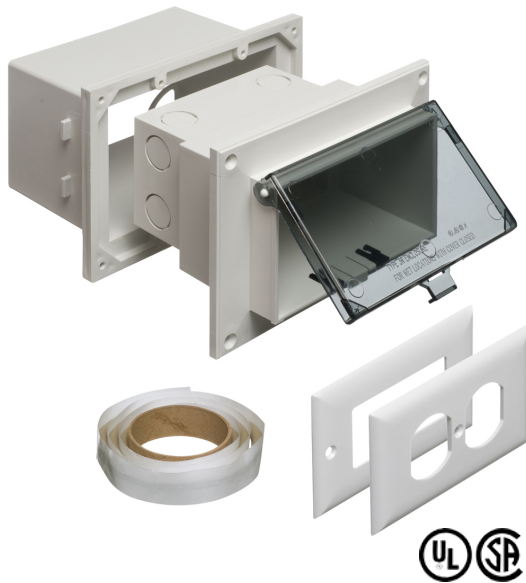

DVB1CGC

Low Profile IN BOX™ with Adapter Sleeve for New Brick Construction

Low Profile InBox™ with Adapter Sleeve for New Brick Construction with grounding clip

Country of Origin: USA

Weight: 1.700 lbs/each

Height: 7.186"

Width: 4.934"

Material(s): UV-Rated Plastic

NEC Compliance: Meets 2017 NEC Section 406.9 (B) for the protection of exterior outlets which require the use of an extra-duty weatherproof while-in-use cover for all outdoor 15 or 20 AMP receptacles.

Style: Vertical

Trade Size: 1-Gang

Packaging

Unit: 1 pc

Standard: 4 pcs

Arlington®

1 Stauffer Industrial Park
Scranton, PA 18517
800/233.4717
Fax 570/562.0646
www.aifittings.com