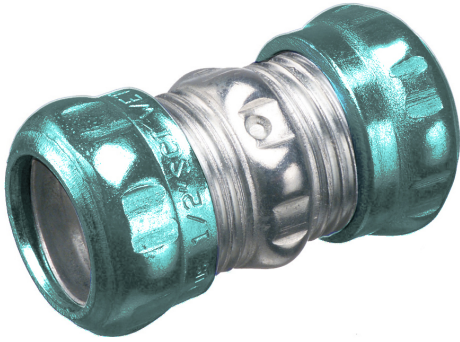

# 839RT

## EMT Rain Tight Compression Couplings

EMT Rain Tight Compression Couplings

Country of Origin: CN

Weight: 3.400 lbs/each

Height: 5.460"

Width: 5.188"

Material(s): Steel

Trade Size: 4"