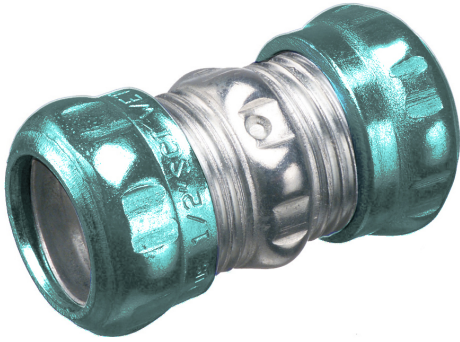

# 836RT

## EMT Rain Tight Compression Couplings

EMT Rain Tight Compression Couplings

Country of Origin: CN

Weight: 22.900 lbs/each

Height: 4.207"

Width: 3.625"

Material(s): Steel

Trade Size: 2-1/2"