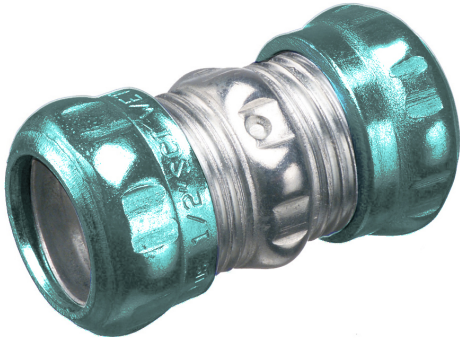

835RT

EMT Rain Tight Compression Couplings

EMT Rain Tight Compression Couplings

Country of Origin: CN

Weight: 0.699 lbs/each

Height: 2.746"

Width: 2.750"

Material(s): Steel

Trade Size: 2"

Packaging

Unit: 10 pcs

Standard: 10 pcs

Arlington®

1 Stauffer Industrial Park
Scranton, PA 18517
800/233.4717
Fax 570/562.0646
www.aifittings.com