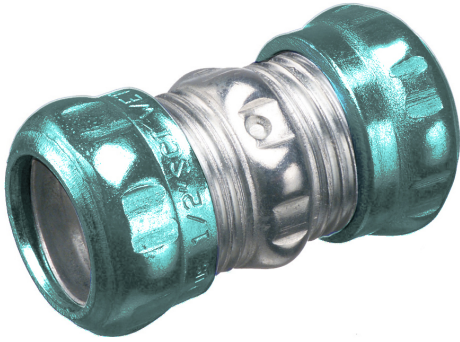

834RT

EMT Rain Tight Compression Couplings

EMT Rain Tight Compression Couplings

Country of Origin: CN

Weight: 0.517 lbs/each

Height: 2.587"

Width: 2.250"

Material(s): Steel

Trade Size: 1-1/2"

Packaging

Unit: 10 pcs

Standard: 10 pcs

Arlington[®]

1 Stauffer Industrial Park
Scranton, PA 18517
800/233.4717
Fax 570/562.0646
www.aifittings.com