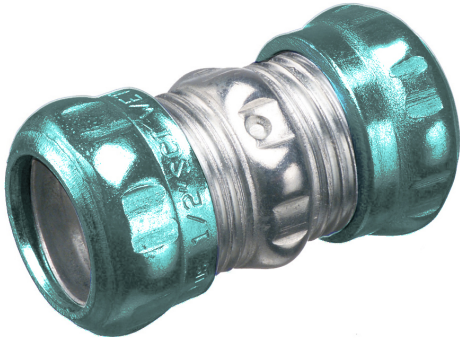

# 832RT

## EMT Rain Tight Compression Couplings

EMT Rain Tight Compression Couplings

Country of Origin: CN

Weight: 0.280 lbs/each

Height: 2.219"

Width: 1.688"

Material(s): Steel

Trade Size: 1"