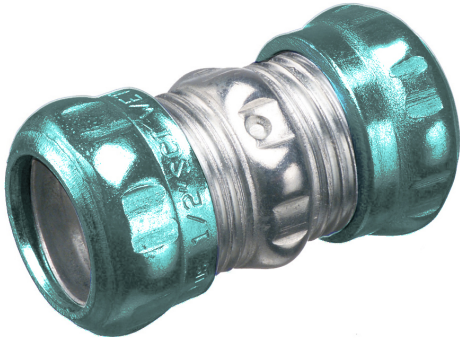

# 831RT

## EMT Rain Tight Compression Couplings

EMT Rain Tight Compression Couplings

Country of Origin: CN

Weight: 0.213 lbs/each

Height: 2.052"

Width: 1.375"

Material(s): Steel

Trade Size: 3/4"