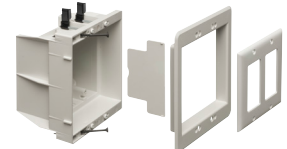

Recessed Indoor IN BOX™ for New & Retrofit Construction

Non-metallic, recessed electrical boxes with trim plates and wall plates. Low voltage divider included for multiple gang boxes.

FEATURES AND BENEFITS

- Recessed box allows items, such as furniture, to be placed closer to the wall
- Plugs don't extend past the wall like a regular box
- Trim plate is textured/paintable
- For power or low voltage applications
- Mounting wings hold bracket securely against wall when screws are tightened
- ‡2-hour fire rating

CATALOG NUMBER	UPC/DCI/NAED MFG #018997	DESCRIPTION / CU. IN.	UNIT PKG	STD PKG	DIM A	DIM B	DIM C
DVFR1W†‡^Δ	14330	Single Gang / 21.0	1	4	4.200	6.698	3.875
DVFR2W*†‡^Δ	14331	2-Gang, White / 34.0	1	4	6.012	6.698	3.875
DVFR3W*†	14340	3-Gang, White / 49.3	1	1	7.930	6.818	3.875
DVFR4W*†	14342	4-Gang, White / 64.5	1	1	9.742	6.818	3.875
DVFC	14337	2-Gang, White Cover	10	10	6.012	6.698	1.017
DVFR3C	10570	Non-Metallic Blank Cover for 3-Gang Box	10	10	9.742	6.818	1.017

DVFR2W

*Includes Voltage Separator for power and/or low voltage.
†Add suffix "GC" to Catalog # when ordering in Canada to include grounding clip, for example DVFR1WGC.
‡ 2-Hour Fire Rating
Δ cULus Listed
PATENTED.

New Work...
Screws provided for fast and easy mounting to stud

Attractive!
DVFR1W shown.

Optional box cover.
DVFC shown.

SINGLE GANG INDOOR IN BOX INCLUDES...
Recessed box, trim plate, (1) standard duplex and (1) standard GFCI face plate, (1) NM94 cable connector, (2) mounting screws, and (2) installation screws.

DVFC can be used with the following Arlington Boxes...

- DVFR1W
- DVFR2W
- TVBS505
- TVBU505
- TVBU505BL
- TVBR505K

Box positioning tabs are set for 1/2" or 5/8" drywall.