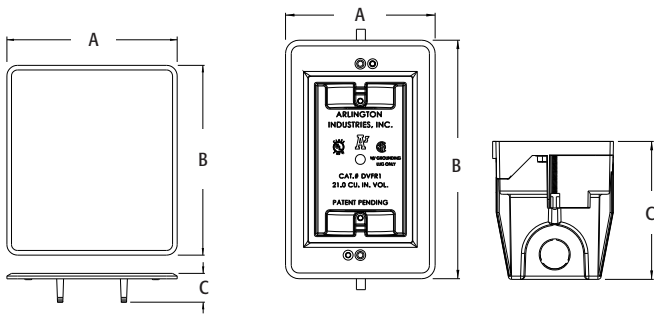

DVFR1W

DVFR2W

DVFR3W

DVFR4W

*Includes Voltage Separator for power and/or low voltage.
 †Add suffix "GC" to Catalog # when ordering in Canada to include grounding clip, for example DVFR1WGC.
 ‡ 2-Hour Fire Rating
 Δ cULus Listed
PATENTED.

New Work...
Screws provided for fast and easy mounting to stud

Attractive!
DVFR1W shown.

Optional box cover.
DVFC shown.

SINGLE GANG INDOOR IN BOX INCLUDES...
 Recessed box, trim plate, (1) standard duplex and (1) standard GFCI face plate, (1) NM94 cable connector, (2) mounting screws, and (2) installation screws.