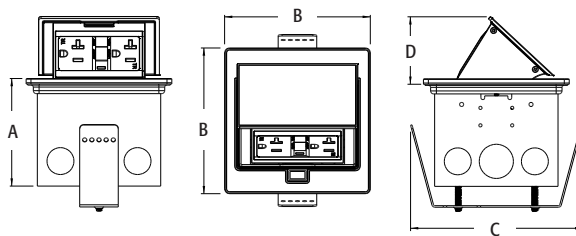

Steel box. Kits are available with a choice of three installed, UL-listed receptacles: tamper-resistant, GFCI, or combo receptacle with two USB ports.

FEATURES AND BENEFITS

- Gasketed stainless steel trapdoor cover closes flush with countertop to prevent water intrusion and damage to the devices in the box
- IP44 Rated for Ingress Protection
- Easy, secure installation—spring clip holds box securely against the surface when screws are tightened
- Fits granite or other countertop material up to 1-1/2" thick

CATALOG NUMBER	UPC/DCI/NAED MFG #018997	DESCRIPTION	UNIT/STD PKG	DIM A	DIM B	DIM C	DIM D
FLBT4400SS	00751	Steel box with installed 20A TR receptacle, stainless steel trapdoor cover	1	3.489	4.724	5.580	2.188
FLBT4400GSS	00753	Steel box with installed 20A duplex GFCI receptacle, stainless steel trapdoor cover	1	3.489	4.724	5.580	2.188
FLBT4400USS	00752	Steel box with installed 20A TR receptacle with 2 USB ports, stainless steel trapdoor cover	1	3.489	4.724	5.580	2.188
FLBT4400BL	00768	Steel box with installed 20A TR receptacle, black stainless steel trapdoor cover	1	3.312	4.724	5.580	2.188
FLBT4400GBL	00770	Steel box with installed 20A duplex GFCI receptacle, black stainless steel trapdoor cover	1	3.312	4.724	5.580	2.188
FLBT4400UBL	00771	Steel box with installed 20A TR receptacle with 2 USB ports, black stainless steel trapdoor cover	1	3.312	4.724	5.580	2.188

FLBT4400SS

FLBT4400GSS

FLBT4400USS

FLBT4400BL

FLBT4400USS

Scan For Video