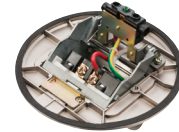

Metal Trapdoor Cover Kits for 4.5" Concrete Box

For concrete. Ships ready to use with pre-installed gasket and decorator style 15A or 20A receptacle.

CATALOG NUMBER	UPC/DCI/NAED MFG #018997	DESCRIPTION/COVER COLOR	UNIT PKG	STD PKG	DIM A	DIM B	DIM C
15A RECEPTACLE							
FLBT6615MB	22030	Brass	1	10	5.870	2.237	.300
FLBT6615NL	22031	Nickel-plated brass	1	10	5.870	2.237	.300
15A RECEPTACLE WITH LEVELING RING							
FLBT6615MBLR	34006	Brass	1	10	5.870	2.237	.300
FLBT6615NLLR	34007	Nickel-plated brass	1	10	5.870	2.237	.300
20A TR RECEPTACLE							
FLBT6620MB	22052	Brass	1	10	5.866	2.394	.315
FLBT6620NL	22054	Nickel-plated brass	1	10	5.866	2.394	.315
20A TR, GFCI RECEPTACLE							
FLBT6620GMB	22053	Brass	1	10	5.866	2.394	.315
FLBT6620GNL	22055	Nickel-plated brass	1	10	5.866	2.394	.315
20A TR RECEPTACLE, 2 USB PORTS							
FLBT6620UMB	22047	Brass	1	10	5.866	2.394	.315
FLBT6620UNL	22048	Nickel-plated brass	1	10	5.866	2.394	.315

FLBT6615MB (open)

FLBT6615MB (closed)

FLBT6615MB (back)

FLBT6620NL

FLBT6620GMB

FLBT6620UNL

FLBT6615MB & FLBT6615NL

FLBT6620MB & FLBT6620NL