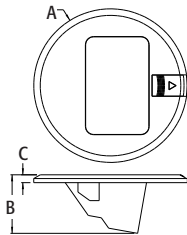

FLBT6615MB & FLBT6615NL