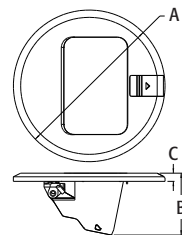

Metal Trapdoor Cover Kits for 4.5" Concrete Box

For concrete. Ships ready to use with pre-installed gasket and decorator style 15A or 20A receptacle.

CATALOG NUMBER	UPC/DCI/NAED MFG #018997	DESCRIPTION/COVER COLOR	UNIT PKG	STD PKG	DIM A	DIM B	DIM C
15A RECEPTACLE							
FLBT6615MB	22030	Brass	1	10	5.870	2.237	.300
FLBT6615NL	22031	Nickel-plated brass	1	10	5.870	2.237	.300
15A RECEPTACLE WITH LEVELING RING							
FLBT6615MBLR	34006	Brass	1	10	5.870	2.237	.300
FLBT6615NLLR	34007	Nickel-plated brass	1	10	5.870	2.237	.300
20A TR RECEPTACLE							
FLBT6620MB	22052	Brass	1	10	5.866	2.394	.315
FLBT6620NL	22054	Nickel-plated brass	1	10	5.866	2.394	.315
20A TR, GFCI RECEPTACLE							
FLBT6620GMB	22053	Brass	1	10	5.866	2.394	.315
FLBT6620GNL	22055	Nickel-plated brass	1	10	5.866	2.394	.315
20A TR RECEPTACLE, 2 USB PORTS							
FLBT6620UMB	22047	Brass	1	10	5.866	2.394	.315
FLBT6620UNL	22048	Nickel-plated brass	1	10	5.866	2.394	.315

FLBT6615MB (open)

FLBT6615MB (closed)

FLBT6615MB (back)

FLBT6620NL

FLBT6620GMB

FLBT6620UNL

FLBT6615MB & FLBT6615NL

FLBT6620MB & FLBT6620NL