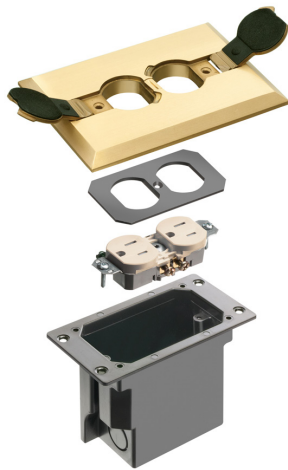

Non-Metallic Boxes with Metal Covers for Existing Floors

The low-cost way to install a receptacle in an existing floor.

FEATURES AND BENEFITS

- Non-metallic boxes with gasketed metal covers in brass or nickel-plated brass
- Cover gasket prevents water intrusion
- Competitively priced
- Threaded plugs protect receptacle when not in use

FLBR101NL

FLBRF101MB

Scan For Video

CATALOG NUMBER	UPC/DCI/NAED MFG #018997	DESCRIPTION	UNIT PKG	STD PKG	DIM A	DIM B	DIM C
FLBR101MB	52263	Rectangular w/Threaded Plugs, Brass	1	4	4.125	6.500	3.738
FLBR101NL	52453	Rectangular w/Threaded Plugs, Nickel-Plated	1	4	4.125	6.500	3.738
FLBRF101MB	16254	Rectangular w/Flip Lids, Brass	1	4	4.125	6.000	3.738
FLBRF101NL	16255	Rectangular w/Flip Lids, Nickel-Plated	1	4	4.125	6.000	3.738

PATENTED.

INSTALLATION SHOTS

FLBR101MB

FLBRF101NL