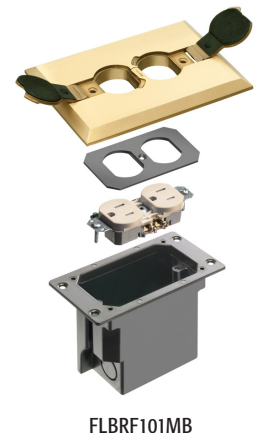

Non-Metallic Boxes with Metal Covers for Existing Floors

The low-cost way to install a receptacle in an existing floor.

FEATURES AND BENEFITS

- Non-metallic boxes with gasketed metal covers in brass or nickel-plated brass
- Cover gasket prevents water intrusion
- Competitively priced
- Threaded plugs protect receptacle when not in use

CATALOG NUMBER	UPC/DCI/NAED MFG #018997	DESCRIPTION	UNIT PKG	STD PKG	DIM A	DIM B	DIM C
FLBR101MB	52263	Rectangular w/ threaded plugs, Brass	1	4	4.125	6.500	3.738
FLBR101NL	52453	Rectangular w/ threaded plugs, Nickel-plated	1	4	4.125	6.500	3.738
FLBRF101MB	16254	Rectangular w/ flip lids, Brass	1	4	4.125	6.000	3.738
FLBRF101NL	16255	Rectangular w/ flip lids, Nickel-plated	1	4	4.125	6.000	3.738

FLBR101NL

FLBRF101MB

PATENTED.

FLBRF101

FLBR101

INSTALLATION SHOTS

FLBR101MB

FLBRF101NL