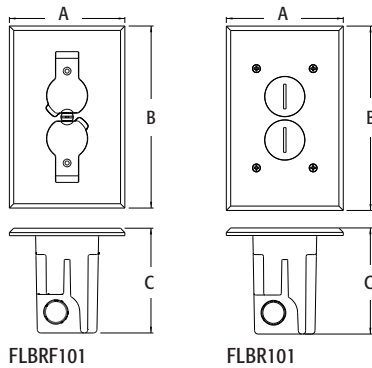

FLBRF101

FLBR101