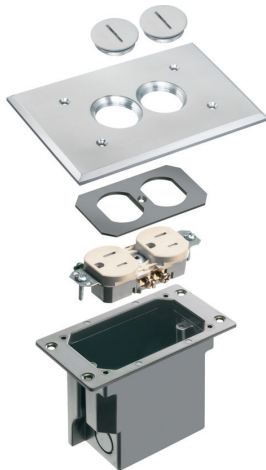

Non-Metallic Boxes with Metal Covers for Existing Floors

The low-cost way to install a receptacle in an existing floor.

FEATURES AND BENEFITS

- Non-metallic boxes with gasketed metal covers in brass or nickel-plated brass
- Cover gasket prevents water intrusion
- Competitively priced
- Threaded plugs protect receptacle when not in use

FLBR101NL

FLBRF101MB

Scan For Video

CATALOG NUMBER	UPC/DCI/NAED MFG #018997	DESCRIPTION	UNIT PKG	STD PKG	DIM A	DIM B	DIM C
FLBR101MB	52263	Rectangular w/Threaded Plugs, Brass	1	4	4.125	6.500	3.738
FLBR101NL	52453	Rectangular w/Threaded Plugs, Nickel-Plated	1	4	4.125	6.500	3.738
FLBRF101MB	16254	Rectangular w/Flip Lids, Brass	1	4	4.125	6.000	3.738
FLBRF101NL	16255	Rectangular w/Flip Lids, Nickel-Plated	1	4	4.125	6.000	3.738

PATENTED.

INSTALLATION SHOTS

FLBR101MB

FLBRF101NL