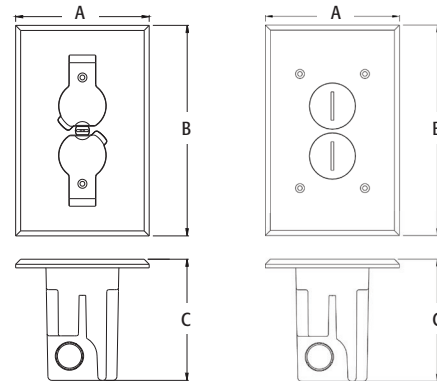

Non-Metallic Boxes with Metal Covers for Existing Floors

The low-cost way to install a receptacle in an existing floor.

FEATURES AND BENEFITS

- Non-metallic boxes with gasketed metal covers in brass or nickel-plated brass
- Cover gasket prevents water intrusion
- Competitively priced
- Threaded plugs protect receptacle when not in use

Scan For Video

CATALOG NUMBER	UPC/DCI/NAED MFG #018997	DESCRIPTION	UNIT PKG	STD PKG	DIM A	DIM B	DIM C
FLBR101MB	52263	Rectangular w/Threaded Plugs, Brass	1	4	4.125	6.500	3.738
FLBR101NL	52453	Rectangular w/Threaded Plugs, Nickel-Plated	1	4	4.125	6.500	3.738
FLBRF101MB	16254	Rectangular w/Flip Lids, Brass	1	4	4.125	6.000	3.738
FLBRF101NL	16255	Rectangular w/Flip Lids, Nickel-Plated	1	4	4.125	6.000	3.738

PATENTED.

INSTALLATION SHOTS