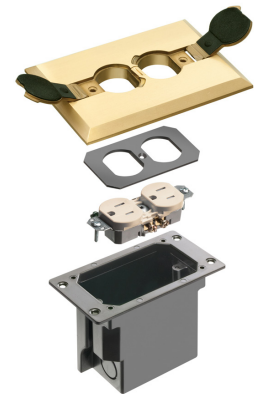

FLBRF101MB

PATENTED.