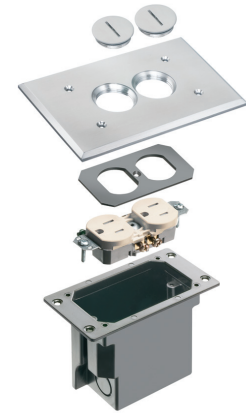

## Non-Metallic Boxes with Metal Covers for Existing Floors

The low-cost way to install a receptacle in an existing floor.

### FEATURES AND BENEFITS

- Non-metallic boxes with gasketed metal covers in brass or nickel-plated brass
- Cover gasket prevents water intrusion
- Competitively priced
- Threaded plugs protect receptacle when not in use

CATALOG NUMBER	UPC/DCI/NAED MFG #018997	DESCRIPTION RECTANGULAR COVER	UNIT PKG	STD PKG	DIM A	DIM B	DIM C
<b>THREADED PLUGS</b>							
FLBR101MB	52263	Brass	1	4	4.125	6.500	3.738
FLBR101NL	52453	Nickel-plated	1	4	4.125	6.500	3.738
<b>FLIP LIDS</b>							
FLBRF101MB	16254	Brass	1	4	4.125	6.000	3.738
FLBRF101NL	16255	Nickel-plated	1	4	4.125	6.000	3.738