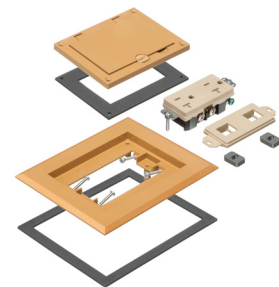

FEATURES AND BENEFITS

- Build the box you need; use the single gang box 'as shipped' or lock them together to build a two- or three-gang box, then pick the cover kit that fits.
- The gasketed frame mounts to the box with supplied screws; plastic covers with gaskets then attach to the frame.
- No water intrusion; devices are protected when not in use.

FRAME KITS INCLUDE...

gang frame, flip lid covers with gaskets, 20A decorator-style receptacles, gaskets, low voltage inserts, installation screws

FLBC8530BL

More information and Installation instructions on page P-17.

Covers Open in BOTH Directions

FLBC8502

FLBC8510BL

FLBC8510BR

FLBC8510CA

FLBC8510GY

FLBC8510LA