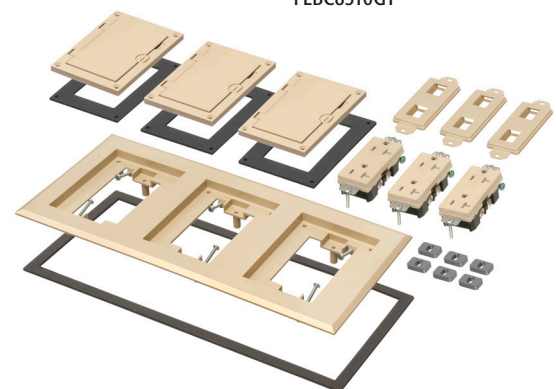

Gangable Box Kits with Plastic Covers for New Concrete

Economical and convenient way to add receptacles in a new concrete pour in commercial installations. Cover/Frame kits fit FLBC8502 and FLBC8500 (page P-17).

FEATURES AND BENEFITS

- Build the box you need; use the single gang box 'as shipped' or lock them together to build a two- or three-gang box, then pick the cover kit that fits.
- The gasketed frame mounts to the box with supplied screws; plastic covers with gaskets then attach to the frame.
- No water intrusion; devices are protected when not in use.

FRAME KITS INCLUDE...

gang frame, flip lid covers with gaskets, 20A decorator-style receptacles, gaskets, low voltage inserts, installation screws

FLBC8530BL

More information and Installation instructions on page P-17.

Covers Open in BOTH Directions

FLBC8502

FLBC8510BL

FLBC8510BR

FLBC8510CA

FLBC8510GY

FLBC8510LA