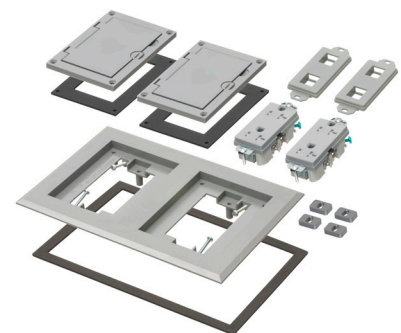

Gangable Box Kits with Plastic Covers for New Concrete

Economical and convenient way to add receptacles in a new concrete pour in commercial installations. Cover/Frame kits fit FLBC8502 and FLBC8500 (page P-17).

FEATURES AND BENEFITS

- Build the box you need; use the single gang box 'as shipped' or lock them together to build a two- or three-gang box, then pick the cover kit that fits.
- The gasketed frame mounts to the box with supplied screws; plastic covers with gaskets then attach to the frame.
- No water intrusion; devices are protected when not in use.

FRAME KITS INCLUDE...

gang frame, flip lid covers with gaskets, 20A decorator-style receptacles, gaskets, low voltage inserts, installation screws

FLBC8530BL

More information and Installation instructions on page P-17.

Covers Open in BOTH Directions

FLBC8502

FLBC8510BL

FLBC8510BR

FLBC8510CA

FLBC8510GY

FLBC8510LA