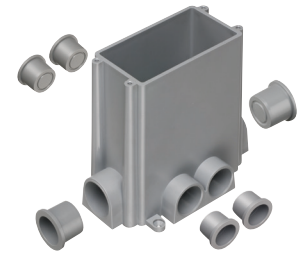

**Concrete Rough-In Floor Box and Trim Kits**

FLOOR BOXES

For new concrete.

**FEATURES AND BENEFITS**

- Non-metallic box with gasketed box covers in 4 decorator colors: white, black, brown, light almond; also available in brass and nickel-plated brass
- Cover gasket prevents water intrusion
- Low cost solution
- Threaded plugs or “flip lid” protect receptacle when not in use

CATALOG NUMBER	UPC/DCI/NAED MFG #018997	DESCRIPTION	UNIT PKG	STD PKG	DIM A	DIM B	DIM C
FLBC101RK	13820	Concrete box with plugs and mud cover	1	5	6.512	4.261	5.960
<b>TRIM KITS WITH NON-METALLIC COVERS</b>							
FLBC101WTK	13821	White trim kit with threaded plugs	1	1	4.125	6.500	-
FLBC101LATK	13822	Light Almond trim kit with threaded plugs	1	1	4.125	6.500	-
FLBC101BRTK	13823	Brown trim kit with threaded plugs	1	1	4.125	6.500	-
FLBC101BLTK	13824	Black trim kit with threaded plugs	1	1	4.125	6.500	-
FLBCF101WTK	13827	White trim kit with flip lids	1	1	4.152	6.022	-
FLBCF101LATK	13828	Light Almond trim kit with flip lids	1	1	4.152	6.022	-
FLBCF101BRTK	13829	Brown trim kit with flip lids	1	1	4.152	6.022	-
FLBCF101BLTK	13830	Black trim kit with flip lids	1	1	4.152	6.022	-
<b>TRIM KITS WITH METAL COVERS</b>							
FLBC101MBTK	13825	Brass cover trim kit with threaded plugs	1	1	4.125	6.500	-
FLBC101NLTK	13826	Nickel-plated cover trim kit with threaded plugs	1	1	4.125	6.500	-
FLBCF101MBTK	13831	Brass cover trim kit with flip lids	1	1	4.152	6.022	-
FLBCF101NLTK	13832	Nickel-plated cover trim kit with flip lids	1	1	4.152	6.022	-

FLBC101WTK

FLBC101RK

**PATENTED.**

**NON-METALLIC COVER COLORS**

White Light Almond Brown Black

**METAL COVERS**

Brass Nickel Plated

**COVER TRIM KITS INCLUDES...**