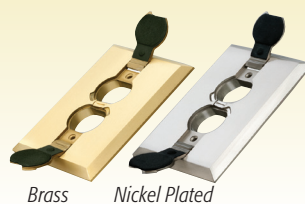

CATALOG NUMBER	UPC/DCI/NAED MFG #018997	DESCRIPTION	UNIT PKG	STD PKG	DIM A	DIM B	DIM C
FLBC101RK	13820	Concrete box with plugs and mud cover	1	5	6.512	4.261	5.960
<b>TRIM KITS WITH NON-METALLIC COVERS</b>							
FLBC101WTK	13821	White trim kit with threaded plugs	1	1	4.125	6.500	-
FLBC101LATK	13822	Light Almond trim kit with threaded plugs	1	1	4.125	6.500	-
FLBC101BRTK	13823	Brown trim kit with threaded plugs	1	1	4.125	6.500	-
FLBC101BLTK	13824	Black trim kit with threaded plugs	1	1	4.125	6.500	-
FLBCF101WTK	13827	White trim kit with flip lids	1	1	4.152	6.022	-
FLBCF101LATK	13828	Light Almond trim kit with flip lids	1	1	4.152	6.022	-
FLBCF101BRTK	13829	Brown trim kit with flip lids	1	1	4.152	6.022	-
FLBCF101BLTK	13830	Black trim kit with flip lids	1	1	4.152	6.022	-
<b>TRIM KITS WITH METAL COVERS</b>							
FLBC101MBTK	13825	Brass cover trim kit with threaded plugs	1	1	4.125	6.500	-
FLBC101NLTK	13826	Nickel-plated cover trim kit with threaded plugs	1	1	4.125	6.500	-
FLBCF101MBTK	13831	Brass cover trim kit with flip lids	1	1	4.152	6.022	-
FLBCF101NLTK	13832	Nickel-plated cover trim kit with flip lids	1	1	4.152	6.022	-

FLBC101WTK

FLBC101RK

**PATENTED.**

**NON-METALLIC COVER COLORS**

White Light Almond Brown Black

**METAL COVERS**

Brass Nickel Plated

**COVER TRIM KITS INCLUDES...**

(1) 1/8" spacer, (1) 1/4" spacer, (1) 1/2" spacer and (1) 3/4" spacer, mounting bracket, duplex receptacle, and gasketed cover plate.