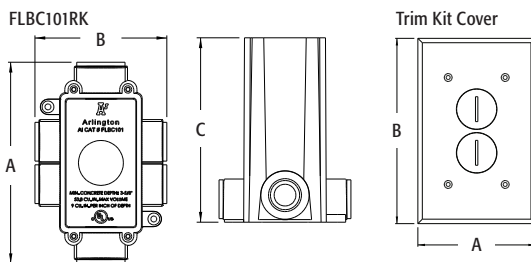

Concrete Rough-In Floor Box and Trim Kits

FLOOR BOXES

For new concrete.

FEATURES AND BENEFITS

- Non-metallic box with gasketed box covers in 4 decorator colors: white, black, brown, light almond; also available in brass and nickel-plated brass
- Cover gasket prevents water intrusion
- Low cost solution
- Threaded plugs or “flip lid” protect receptacle when not in use

CATALOG NUMBER	UPC/DCI/NAED MFG #018997	DESCRIPTION	UNIT PKG	STD PKG	DIM A	DIM B	DIM C
FLBC101RK	13820	Concrete box with plugs and mud cover	1	5	6.512	4.261	5.960
TRIM KITS WITH NON-METALLIC COVERS							
FLBC101WTK	13821	White trim kit with threaded plugs	1	1	4.125	6.500	-
FLBC101LATK	13822	Light Almond trim kit with threaded plugs	1	1	4.125	6.500	-
FLBC101BRTK	13823	Brown trim kit with threaded plugs	1	1	4.125	6.500	-
FLBC101BLTK	13824	Black trim kit with threaded plugs	1	1	4.125	6.500	-
FLBCF101WTK	13827	White trim kit with flip lids	1	1	4.152	6.022	-
FLBCF101LATK	13828	Light Almond trim kit with flip lids	1	1	4.152	6.022	-
FLBCF101BRTK	13829	Brown trim kit with flip lids	1	1	4.152	6.022	-
FLBCF101BLTK	13830	Black trim kit with flip lids	1	1	4.152	6.022	-
TRIM KITS WITH METAL COVERS							
FLBC101MBTK	13825	Brass cover trim kit with threaded plugs	1	1	4.125	6.500	-
FLBC101NLTK	13826	Nickel-plated cover trim kit with threaded plugs	1	1	4.125	6.500	-
FLBCF101MBTK	13831	Brass cover trim kit with flip lids	1	1	4.152	6.022	-
FLBCF101NLTK	13832	Nickel-plated cover trim kit with flip lids	1	1	4.152	6.022	-

PATENTED.

NON-METALLIC COVER COLORS

METAL COVERS

COVER TRIM KITS INCLUDES...

(1) 1/8" spacer, (1) 1/4" spacer, (1) 1/2" spacer and (1) 3/4" spacer, mounting bracket, duplex receptacle, and gasketed cover plate.