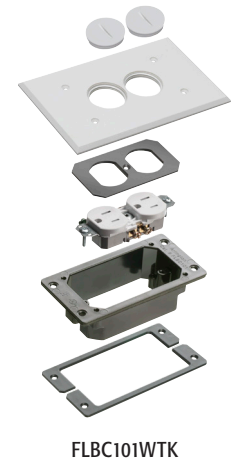

**Concrete Rough-In Floor Box and Trim Kits**

FLOOR BOXES

For new concrete.

**FEATURES AND BENEFITS**

- Non-metallic box with gasketed box covers in 4 decorator colors: white, black, brown, light almond; also available in brass and nickel-plated brass
- Cover gasket prevents water intrusion
- Low cost solution
- Threaded plugs or “flip lid” protect receptacle when not in use

CATALOG NUMBER	UPC/DCI/NAED MFG #018997	DESCRIPTION	UNIT PKG	STD PKG	DIM A	DIM B	DIM C
FLBC101RK	13820	Concrete box with plugs and mud cover	1	5	6.512	4.261	5.960
<b>TRIM KITS WITH NON-METALLIC COVERS</b>							
FLBC101WTK	13821	White trim kit with threaded plugs	1	1	4.125	6.500	-
FLBC101LATK	13822	Light Almond trim kit with threaded plugs	1	1	4.125	6.500	-
FLBC101BRTK	13823	Brown trim kit with threaded plugs	1	1	4.125	6.500	-
FLBC101BLTK	13824	Black trim kit with threaded plugs	1	1	4.125	6.500	-
FLBCF101WTK	13827	White trim kit with flip lids	1	1	4.152	6.022	-
FLBCF101LATK	13828	Light Almond trim kit with flip lids	1	1	4.152	6.022	-
FLBCF101BRTK	13829	Brown trim kit with flip lids	1	1	4.152	6.022	-
FLBCF101BLTK	13830	Black trim kit with flip lids	1	1	4.152	6.022	-
<b>TRIM KITS WITH METAL COVERS</b>							
FLBC101MBTK	13825	Brass cover trim kit with threaded plugs	1	1	4.125	6.500	-
FLBC101NLTK	13826	Nickel-plated cover trim kit with threaded plugs	1	1	4.125	6.500	-
FLBCF101MBTK	13831	Brass cover trim kit with flip lids	1	1	4.152	6.022	-
FLBCF101NLTK	13832	Nickel-plated cover trim kit with flip lids	1	1	4.152	6.022	-

FLBC101WTK

FLBC101RK

**PATENTED.**

**NON-METALLIC COVER COLORS**

White Light Almond Brown Black

**METAL COVERS**

Brass Nickel Plated

**COVER TRIM KITS INCLUDES...**

(1) 1/8" spacer, (1) 1/4" spacer, (1) 1/2" spacer and (1) 3/4" spacer, mounting bracket, duplex receptacle, and gasketed cover plate.