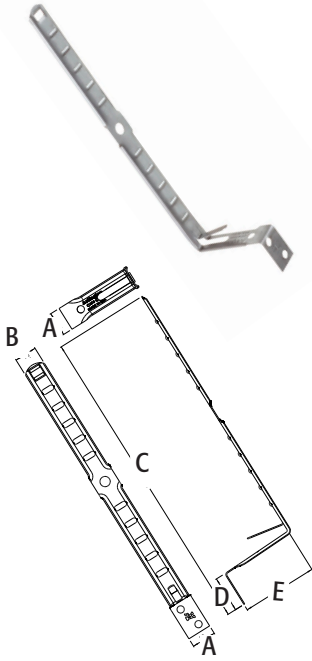

### Galvanized Steel Support Cable

Economical galvanized steel cable support holds cable secure and centered on a metal or wood stud. It's perfect for fastening and positioning up to six individual NM cables, or four metal cables on a 2x4.

CATALOG NUMBER	UPC/DCI/NAED MFG #018997	CAPACITY No. of cables	UNIT/STD PKG	DIM A	DIM B	DIM C	DIM D	DIM E
CUS6	20827	2 X 4	100	.625	.571	8.07	.927	1.951

**MADE IN USA.**  
E105706

#### INSTALLATION INSTRUCTIONS

Nail or screw CUS6 support to metal or wood stud (metal shown).