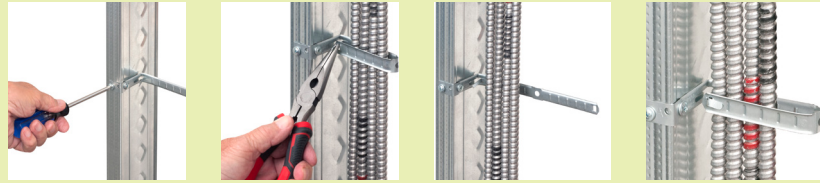

INSTALLATION INSTRUCTIONS

Nail or screw CUS6 support to metal or wood stud (metal shown).