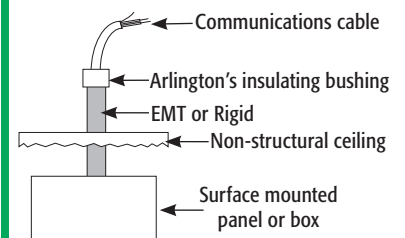

The EMT400S insulating bushing is split for easy installation when cables are already in place. They press fit onto conduit and secure with a cable tie. When used for cable protection only, these insulating bushings are a perfect substitution for costly fittings.

EMT50

RGD50

EMT400S

EMT200S - EMT400S

Place board over bushing and tap onto EMT or Rigid with hammer.