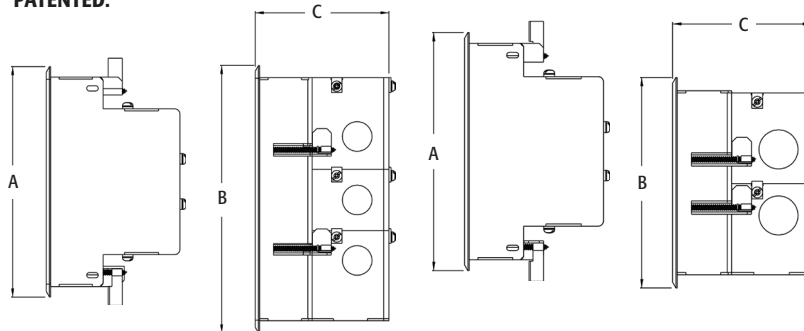

Recessed Steel TV BOX™

For new or existing construction. Metallic, recessed combo boxes for power and/or low voltage for class 2 wiring of satellite or cable TV, speakers, etc.

FEATURES AND BENEFITS

- Steel box with non-metallic paintable white or black trim plate
- Easy to install, secure installation
- Mounting wings on two- and three-gang styles hold boxes securely against the wall in retrofit projects
- Boxes screw-mount to stud in new construction
- Optional covers for unused boxes

CATALOG NUMBER	UPC/DCI/NAED MFG #018997	DESCRIPTION	UNIT PKG	STD PKG	DIM A	DIM B	DIM C
TVBS505*	37955	2-Gang steel box w/ white non-metallic trim plate	1	4	6.818	6.698	3.937
TVBS505BL	20740	2-Gang steel box w/ black non-metallic trim plate	1	4	6.818	6.698	3.937
TVBS507*	37956	3-Gang steel box w/ white non-metallic trim plate	1	4	6.818	7.930	3.937
TVBS613	09633	4-Gang steel box with white non-metallic trim plate	1	1	7.000	17.000	3.848
TVBS613BL	09660	4-Gang steel box with black non-metallic trim plate	1	1	7.000	17.000	3.848
TVB613C	09631	4-Gang white cover	5	5	7.000	17.000	.127

*Optional box covers available on page Q-3.

PATENTED.

INSTALLATION INSTRUCTIONS

Attach box to stud using #6 screws. Pull wires.

Cut a hole using enclosure without trim plate, as template. Mounting wings hold box in wall.

After drywall is installed, add trim plate, then install enclosure assembly to wall with outer screws.

Finished install shot.

Scan For Video