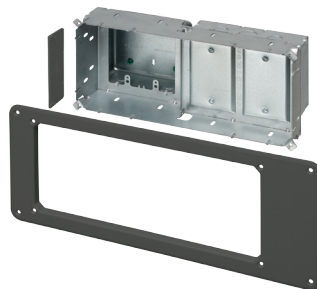

# Recessed Steel TV BOX™

TVBS505

TVBS507

TVBS613

TVBS613BL

For new or existing construction. Metallic, recessed combo boxes for power and/or low voltage for class 2 wiring of satellite or cable TV, speakers, etc.

### FEATURES AND BENEFITS

- Steel box with non-metallic paintable white or black trim plate
- Easy to install, secure installation
- Mounting wings on two- and three-gang styles hold boxes securely against the wall in retrofit projects
- Boxes screw-mount to stud in new construction
- Optional covers for unused boxes

| CATALOG NUMBER | UPC/DCI/NAED MFG #018997 | DESCRIPTION   | UNIT PKG | STD PKG | DIM A | DIM B  | DIM C |
|----------------|--------------------------|---|----------|---------|-------|--------|-------|
| TVBS505*       | 37955                    | 2-Gang steel box w/ white non-metallic trim plate   | 1        | 4       | 6.818 | 6.698  | 3.937 |
| TVBS505BL      | 20740                    | 2-Gang steel box w/ black non-metallic trim plate   | 1        | 4       | 6.818 | 6.698  | 3.937 |
| TVBS507*       | 37956                    | 3-Gang steel box w/ white non-metallic trim plate   | 1        | 4       | 6.818 | 7.930  | 3.937 |
| TVBS613        | 09633                    | 4-Gang steel box with white non-metallic trim plate | 1        | 1       | 7.000 | 17.000 | 3.848 |
| TVBS613BL      | 09660                    | 4-Gang steel box with black non-metallic trim plate | 1        | 1       | 7.000 | 17.000 | 3.848 |
| TVB613C        | 09631                    | 4-Gang white cover                                  | 5        | 5       | 7.000 | 17.000 | .127  |