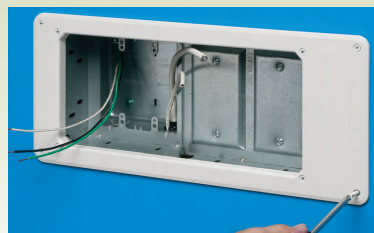

# Recessed Steel TV BOX™

TVBS505

TVBS507

TVBS613

TVBS613BL

For new or existing construction. Metallic, recessed combo boxes for power and/or low voltage for class 2 wiring of satellite or cable TV, speakers, etc.

### FEATURES AND BENEFITS

- Steel box with non-metallic paintable white or black trim plate
- Easy to install, secure installation
- Mounting wings on two- and three-gang styles hold boxes securely against the wall in retrofit projects
- Boxes screw-mount to stud in new construction
- Optional covers for unused boxes

### INSTALLATION INSTRUCTIONS

New Work

Attach box to stud using #6 screws. Pull wires.

Retrofit

Cut a hole using enclosure without trim plate, as template. Mounting wings hold box in wall.

After drywall is installed, add trim plate, then install enclosure assembly to wall with outer screws.

Finished install shot.

Scan For Video