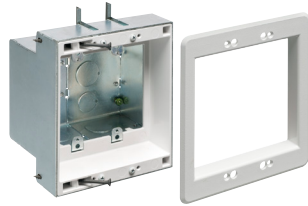

# Recessed Steel TV BOX™

TVBS505

TVBS507

TVBS613

TVBS613BL

For new or existing construction. Metallic, recessed combo boxes for power and/or low voltage for class 2 wiring of satellite or cable TV, speakers, etc.

### FEATURES AND BENEFITS

- Steel box with non-metallic paintable white or black trim plate
- Easy to install, secure installation
- Mounting wings on two- and three-gang styles hold boxes securely against the wall in retrofit projects
- Boxes screw-mount to stud in new construction
- Optional covers for unused boxes

| CATALOG NUMBER | UPC/DCI/NAED MFG #018997 | DESCRIPTION   | UNIT PKG | STD PKG | DIM A | DIM B  | DIM C |
|----------------|--------------------------|---|----------|---------|-------|--------|-------|
| TVBS505*       | 37955                    | 2-Gang steel box w/ white non-metallic trim plate   | 1        | 4       | 6.818 | 6.698  | 3.937 |
| TVBS505BL      | 20740                    | 2-Gang steel box w/ black non-metallic trim plate   | 1        | 4       | 6.818 | 6.698  | 3.937 |
| TVBS507*       | 37956                    | 3-Gang steel box w/ white non-metallic trim plate   | 1        | 4       | 6.818 | 7.930  | 3.937 |
| TVBS613        | 09633                    | 4-Gang steel box with white non-metallic trim plate | 1        | 1       | 7.000 | 17.000 | 3.848 |
| TVBS613BL      | 09660                    | 4-Gang steel box with black non-metallic trim plate | 1        | 1       | 7.000 | 17.000 | 3.848 |
| TVB613C        | 09631                    | 4-Gang white cover                                  | 5        | 5       | 7.000 | 17.000 | .127  |