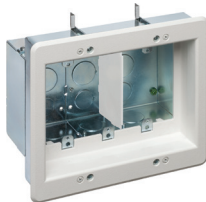

# Recessed Steel TV BOX™

TVBS505

TVBS507

TVBS613

TVBS613BL

For new or existing construction. Metallic, recessed combo boxes for power and/or low voltage for class 2 wiring of satellite or cable TV, speakers, etc.

### FEATURES AND BENEFITS

- Steel box with non-metallic paintable white or black trim plate
- Easy to install, secure installation
- Mounting wings on two- and three-gang styles hold boxes securely against the wall in retrofit projects
- Boxes screw-mount to stud in new construction
- Optional covers for unused boxes

| CATALOG NUMBER | UPC/DCI/NAED MFG #018997 | DESCRIPTION   | UNIT PKG | STD PKG | DIM A | DIM B  | DIM C |
|----------------|--------------------------|---|----------|---------|-------|--------|-------|
| TVBS505*       | 37955                    | 2-Gang steel box w/ white non-metallic trim plate   | 1        | 4       | 6.818 | 6.698  | 3.937 |
| TVBS505BL      | 20740                    | 2-Gang steel box w/ black non-metallic trim plate   | 1        | 4       | 6.818 | 6.698  | 3.937 |
| TVBS507*       | 37956                    | 3-Gang steel box w/ white non-metallic trim plate   | 1        | 4       | 6.818 | 7.930  | 3.937 |
| TVBS613        | 09633                    | 4-Gang steel box with white non-metallic trim plate | 1        | 1       | 7.000 | 17.000 | 3.848 |
| TVBS613BL      | 09660                    | 4-Gang steel box with black non-metallic trim plate | 1        | 1       | 7.000 | 17.000 | 3.848 |
| TVB613C        | 09631                    | 4-Gang white cover                                  | 5        | 5       | 7.000 | 17.000 | .127  |