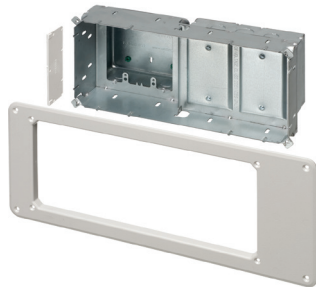

# Recessed Steel TV BOX™

TVBS505

TVBS507

TVBS613

TVBS613BL

For new or existing construction. Metallic, recessed combo boxes for power and/or low voltage for class 2 wiring of satellite or cable TV, speakers, etc.

### FEATURES AND BENEFITS

- Steel box with non-metallic paintable white or black trim plate
- Easy to install, secure installation
- Mounting wings on two- and three-gang styles hold boxes securely against the wall in retrofit projects
- Boxes screw-mount to stud in new construction
- Optional covers for unused boxes

| CATALOG NUMBER | UPC/DCI/NAED MFG #018997 | DESCRIPTION   | UNIT PKG | STD PKG | DIM A | DIM B  | DIM C |
|----------------|--------------------------|---|----------|---------|-------|--------|-------|
| TVBS505*       | 37955                    | 2-Gang steel box w/ white non-metallic trim plate   | 1        | 4       | 6.818 | 6.698  | 3.937 |
| TVBS505BL      | 20740                    | 2-Gang steel box w/ black non-metallic trim plate   | 1        | 4       | 6.818 | 6.698  | 3.937 |
| TVBS507*       | 37956                    | 3-Gang steel box w/ white non-metallic trim plate   | 1        | 4       | 6.818 | 7.930  | 3.937 |
| TVBS613        | 09633                    | 4-Gang steel box with white non-metallic trim plate | 1        | 1       | 7.000 | 17.000 | 3.848 |
| TVBS613BL      | 09660                    | 4-Gang steel box with black non-metallic trim plate | 1        | 1       | 7.000 | 17.000 | 3.848 |
| TVB613C        | 09631                    | 4-Gang white cover                                  | 5        | 5       | 7.000 | 17.000 | .127  |