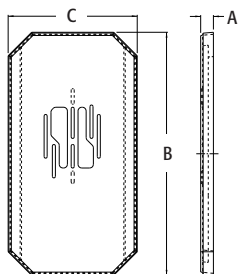

Super MEGA Siding Plate

Converts existing octagonal block for installation of extra large light fixtures or coach lamps. Paintable, UV rated plastic for long outdoor life.

FEATURES AND BENEFITS

- Supports light fixtures with canopies up to 8" wide x 15-1/2" tall
- To center fixtures, use slotted mounting screw holes to provide adjustments up to 2"
- Fits over all Arlington's octagonal siding blocks and 8091F
- Provides a sturdy, extra large mounting surface

CATALOG NUMBER	UPC/DCI/NAED MFG #018997	SIDING TYPE	UNIT PKG	STD PKG	DIM A	DIM B	DIM C
8100MLP	10752	All Types	1	10	.838	16.000	8.500

PATENTED.

INSTALLATION INSTRUCTIONS

Use with an existing mounting block. Disconnect electrical power. Align slots and secure the 8100MLP to the siding block. Install extra large fixture per manufacturer's instructions. If screw holes are offset, simply rotate the 8100MLP 180°.