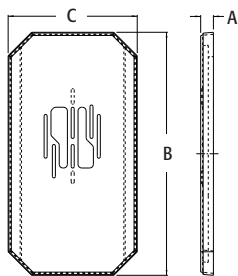

Super MEGA Siding Plate

Converts existing octagonal block for installation of extra large light fixtures or coach lamps. Paintable, UV rated plastic for long outdoor life.

FEATURES AND BENEFITS

- Supports light fixtures with canopies up to 8" wide x 15-1/2" tall
- To center fixtures, use slotted mounting screw holes to provide adjustments up to 2"
- Fits over all Arlington's octagonal siding blocks and 8091F
- Provides a sturdy, extra large mounting surface

CATALOG NUMBER	UPC/DCI/NAED MFG #018997	SIDING TYPE	UNIT PKG	STD PKG	DIM A	DIM B	DIM C
8100MLP	10752	All Types	1	10	.838	16.000	8.500

PATENTED.

INSTALLATION INSTRUCTIONS

Use with an existing mounting block. Disconnect electrical power. Align slots and secure the 8100MLP to the siding block. Install extra large fixture per manufacturer's instructions. If screw holes are offset, simply rotate the 8100MLP 180°.