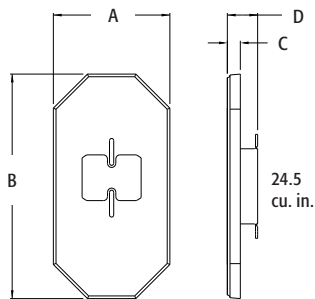

Siding Box Kit with Mega Mounting Plate

Mount the largest coach lamps on all siding types with the sturdy Mega Mounting Plate! It's an electrical box and cover all-in-one! Paintable. UV rated plastic for long outdoor life.

FEATURES AND BENEFITS

- Provides a solid mount for extra large fixtures
- UL Listed electrical box
- Use up or down to fit any mounting hole configuration
- Flanges may be removed for retrofit work
- Deep design to accommodate GFCIs
- NM connector included

CATALOG NUMBER	UPC/DCI/NAED MFG #018997	SIDING TYPE	STYLE	UNIT PKG	STD PKG	DIM A	DIM B	DIM C	DIM D
8091FDBL*	24168	All Types	w/ Flange	10	10	7.142	13.490	.780	1.819
8091FDBLC	10947	All Types	Cover Only	10	10	7.142	13.490	.780	-

*Add suffix "GC" to Catalog # when ordering in Canada to include grounding clip, for example 8091FDBLGC.

INSTALLATION INSTRUCTIONS

1. Disconnect electrical power. Insert provided NM cable connector through the KO of your choice and pull wires through.
2. Box section mounts to substrate. Caulk as required.
3. Place Mega Plate over box section and install large fixture per manufacturer's instructions.