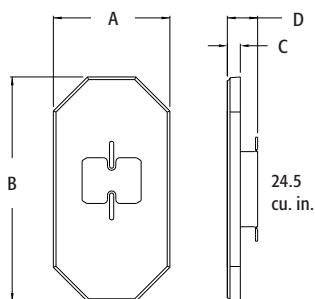

Siding Box Kit with Mega Mounting Plate

Mount the largest coach lamps on all siding types with the sturdy Mega Mounting Plate! It's an electrical box and cover all-in-one! Paintable. UV rated plastic for long outdoor life.

FEATURES AND BENEFITS

- Provides a solid mount for extra large fixtures
- UL Listed electrical box
- Use up or down to fit any mounting hole configuration
- Flanges may be removed for retrofit work
- Deep design to accommodate GFCIs
- NM connector included

CATALOG NUMBER	UPC/DCI/NAED MFG #018997	SIDING TYPE	STYLE	UNIT PKG	STD PKG	DIM A	DIM B	DIM C	DIM D
8091FDBL*	24168	All Types	w/ Flange	10	10	7.142	13.490	.780	1.819
8091FDBLC	10947	All Types	Cover Only	10	10	7.142	13.490	.780	-

*Add suffix "GC" to Catalog # when ordering in Canada to include grounding clip, for example 8091FDBLGC.

INSTALLATION INSTRUCTIONS

1. Disconnect electrical power. Insert provided NM cable connector through the KO of your choice and pull wires through.
2. Box section mounts to substrate. Caulk as required.
3. Place Mega Plate over box section and install large fixture per manufacturer's instructions.