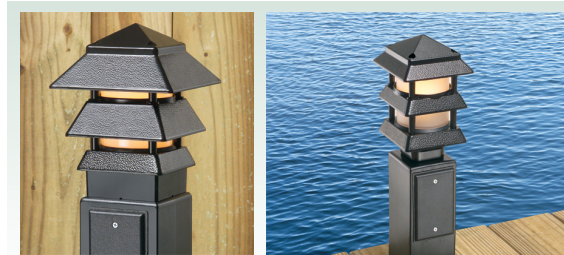

Pagoda-Style Landscape Light Fixtures

Decorative, pagoda-style 3-wire light fixtures for our GARD-N-POST™ line. Durable cast aluminum. Comes in black and bronze.

FEATURES AND BENEFITS

- Powder coated color match
- Made for heavy-duty commercial & residential applications
- Mounts with 3/4" NPT thread with locking nut
- Made for incandescent, halogen, and energy-saving compact fluorescent bulbs (bulbs not included)
- Perfect for illuminating signs, flagpoles, walkways, buildings, dwellings, driveways, yards, and recreational areas
- Adds safety and security

CATALOG NUMBER	UPC/DCI/NAED MFG #018997	COLOR	UNIT PKG	STD PKG	DIM A	DIM B	DIM C
GPP60B	77046	Black	1	4	4.750	4.750	8.573
GPP60BR	77047	Bronze	1	4	4.750	4.750	8.573
GPP60LB	04605	Black	1	4	6.070	8.573	
GPP60LBR	04606	Bronze	1	4	6.070	6.070	8.573

Note: Uses a (maximum) 40 watt halogen, 40 watt incandescent, or 14 watt fluorescent bulb. Bulb not included.

PATENTED.