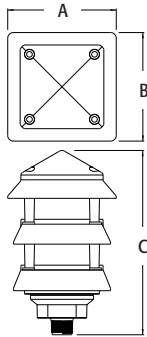

Pagoda-Style Landscape Light Fixtures

Decorative, pagoda-style 3-wire light fixtures for our GARD-N-POST™ line. Durable cast aluminum. Comes in black and bronze.

FEATURES AND BENEFITS

- Powder coated color match
- Made for heavy-duty commercial & residential applications
- Mounts with 3/4" NPT thread with locking nut
- Made for incandescent, halogen, and energy-saving compact fluorescent bulbs (bulbs not included)
- Perfect for illuminating signs, flagpoles, walkways, buildings, dwellings, driveways, yards, and recreational areas
- Adds safety and security

CATALOG NUMBER	UPC/DCI/NAED MFG #018997	COLOR	UNIT PKG	STD PKG	DIM A	DIM B	DIM C
GPP60B	77046	Black	1	4	4.750	4.750	8.573
GPP60BR	77047	Bronze	1	4	4.750	4.750	8.573
GPP60LB	04605	Black	1	4	6.070	8.573	
GPP60LBR	04606	Bronze	1	4	6.070	6.070	8.573

Note: Uses a (maximum) 40 watt halogen, 40 watt incandescent, or 14 watt fluorescent bulb. Bulb not included.

PATENTED.

GPP60BR