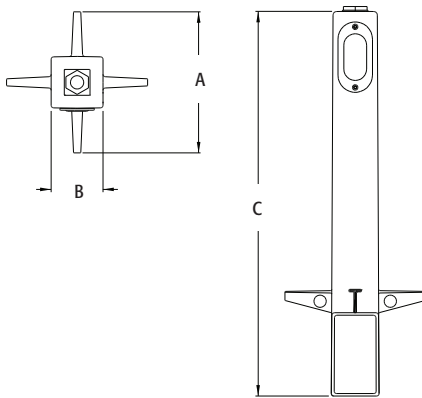

19.5" Low-Profile Support Just for Outdoor Light Fixtures

For use with light fixtures exclusively. Accommodates most fixture styles. UV rated plastic for long outdoor life. Four non-chipping colors.

FEATURES AND BENEFITS

- Molded-in color is permanent—unlike painted posts where lawn equipment chips the color off
 - Streamline design...one of our most competitively priced 19.5" Gard-N-Posts
 - Removable 1/2" KO in cover for photocell installation
 - Metal bushing with ground wire for 2- or 3-wire fixtures
 - Resists damage from lawn equipment
- height! When assembling the Extender with GP37 (see J-5) use standard PVC cement.

CATALOG NUMBER	UPC/DCI/NAED MFG #018997	DESCRIPTION	UNIT PKG	STD PKG	DIM A	DIM B	DIM C
GPL19B	77000	Black	1	6	7.125	2.250	19.500
GPL19BR	77001	Bronze	1	6	7.125	2.250	19.500
GPL19G	77002	Green	1	6	7.125	2.250	19.500
GPL19W	77003	White	1	6	7.125	2.250	19.500

PATENTED.

Comes complete with...

Access panel cover, gasket, installed 3/4" x 1/2" NPT metal grounding bushing and locknut with copper ground wire for fixture installation.