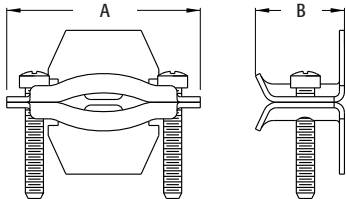

Plated Steel.

| CATALOG NUMBER | UPC/DCI/NAED MFG #018997 | WIRE RANGES | UNIT PKG | STD PKG | DIM A | DIM B | MAX OPENING |
|----------------|--------------------------|-------------|----------|---------|-------|-------|-------------|
| BT50*          | 24050                    | 14/2 - 8-3  | 100      | 1000    | 1.323 | .652  | .250 - .600 |
| BT75*          | 24075                    | 8/2 - 6/2   | 50       | 500     | 1.764 | .809  | .124 - .934 |
| BT125          | 24125                    | 2/0 - 3/0   | 25       | 250     | 2.136 | .829  | .275 - .900 |
| BT150          | 24150                    | 4/0         | 20       | 200     | 2.723 | .828  | .275 - .900 |

\*UL only.  
Refer to pages C-13 and C-14 for complete cable ranges.