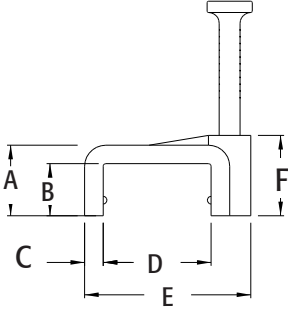

300

Non-metallic Cable Strap

Arlington's non-metallic cable strap offers an easy way to attach flat NM cable to concrete block. You can use it on a wood stud too!

CATALOG NUMBER	UPC/DCI/NAED MFG #018997	UNIT PKG	STD PKG	DIM A	DIM B	DIM C	DIM D	DIM E	DIM F
300	20820	100	5000	.313	.231	.062	.478	.738	.358

EASY NAIL-ON INSTALLATION

Easier to use than a staple or foldover strap, simply position the cable and nail the 300 strap onto the surface.