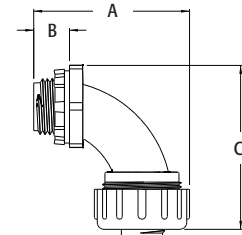

**90° Non-Metallic Connectors**

For use with non-metallic liquid-tight conduit, type B only. 90° connector provides a smooth, gradual radius bend. Wiring is easily pulled or pushed through fitting and there are no sharp edges to strip wire. Produced from UV rated plastic for long outdoor life.

CATALOG NUMBER	UPC/DCI/NAED MFG #018997	TRADE SIZE	KO SIZE	UNIT PKG	STD PKG	DIM A	DIM B	DIM C
NMLT9038	54903	3/8	1/2	10	50	2.305	.562	2.460
NMLT9050	54905	1/2	1/2	10	50	2.242	.562	2.460
NMLT9075	54907	3/4	3/4	10	50	2.550	.545	2.840
NMLT90100	54901	1	1	5	25	3.150	.630	3.680
NMLT90125	54912	1-1/4	1-1/4	5	25	3.420	.645	4.650
NMLT90150	54915	1-1/2	1-1/2	2	10	4.510	.660	4.470
NMLT90200	54920	2	2	2	10	4.850	.670	5.290