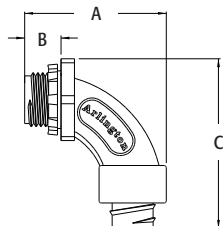

## Screw-On 90° Non-Metallic Connectors

LIQUID TIGHT

For use with non-metallic liquid-tight conduit, type B only. Produced from UV rated plastic for long outdoor life.

CATALOG NUMBER	UPC/DCI/NAED MFG #018997	TRADE SIZE	KO SIZE	UNIT PKG	STD PKG	DIM A	DIM B	DIM C
NMSC9038	21003	3/8	1/2	25	100	2.110	.534	2.289
NMSC9050	21007	1/2	1/2	25	100	2.110	.542	2.525
NMSC9075	21009	3/4	3/4	25	100	2.489	.545	2.872
NMSC90100	14951	1	1	5	25	2.758	.650	3.722

Add suffix "BL" to Catalog # when ordering in black, for example NMLT590BL.

**PATENTED.**

Note: Screw connector onto the conduit until it stops. If the fitting is not in alignment with the knockout, you may unscrew the fitting up to one full turn for adjustment.