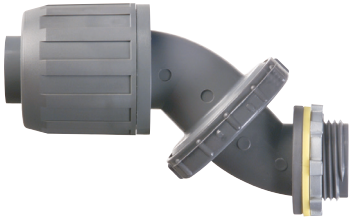

SNAP²IT[®] Zero to 90[™] Non-Metallic Connectors

LIQUID TIGHT

For use with non-metallic liquid-tight conduit, type B only. Push on installation. Produced from UV rated plastic for long outdoor life.

zero to 90[™]

CATALOG NUMBER	UPC/DCI/NAED MFG #018997	TRADE SIZE	KO SIZE	UNIT PKG	STD PKG	DIM A	DIM B	DIM C	DIM D
NMLT590	03900	1/2	1/2	10	50	3.165	2.435	3.594	2.007
NMLT790	03902	3/4	3/4	10	50	3.875	2.900	4.200	2.623

Add suffix "BL" to Catalog # when ordering in black, for example NMLT590BL. Factory order only. Minimum quantities required.

PATENTED.

ADJUSTS FOR ALL ANGLES...FROM 0° TO 90°!

To adjust the angle simply loosen the center nut, twist to the correct angle, and retighten.