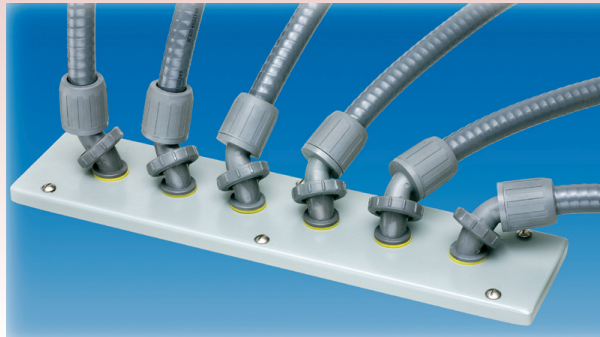

SNAP²IT[®] Zero to 90[™] Non-Metallic Connectors

LIQUID TIGHT

For use with non-metallic liquid-tight conduit, type B only. Push on installation. Produced from UV rated plastic for long outdoor life.

zero to 90[™]

CATALOG NUMBER	UPC/DCI/NAED MFG #018997	TRADE SIZE	KO SIZE	UNIT PKG	STD PKG	DIM A	DIM B	DIM C	DIM D
NMLT590	03900	1/2	1/2	10	50	3.165	2.435	3.594	2.007
NMLT790	03902	3/4	3/4	10	50	3.875	2.900	4.200	2.623

Add suffix "BL" to Catalog # when ordering in black, for example NMLT590BL. Factory order only. Minimum quantities required.

PATENTED.

ADJUSTS FOR ALL ANGLES...FROM 0° TO 90°!

To adjust the angle simply loosen the center nut, twist to the correct angle, and retighten.

**PUSHES onto conduit!
NO TOOLS**