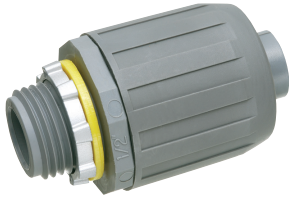

SNAP²IT[®] Non-Metallic Connectors

LIQUID TIGHT

Scan For Video

For use with non-metallic liquid-tight conduit, type B only. Push on installation. Produced from UV rated plastic for long outdoor life.

FEATURES AND BENEFITS

- Competitively priced
- Fast and easy installation
- Provides a super-secure, liquid-tight seal
- Save 17 seconds per connector vs. 57 seconds for multi-piece connectors at same cost

CATALOG NUMBER	UPC/DCI/NAED MFG #018997	TRADE SIZE	KO SIZE	UNIT PKG	STD PKG	DIM A	DIM B	DIM C
NMLT5	54576	1/2	1/2	25	100	2.376	.619	1.420
NMLT7	54577	3/4	3/4	10	50	2.425	.670	1.664
NMLT10	54102	1	1	5	25	2.530	.708	1.856