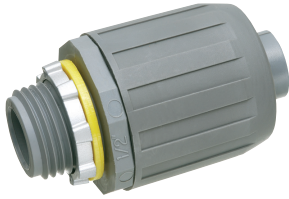

## SNAP<sup>2</sup>IT<sup>®</sup> Non-Metallic Connectors

LIQUID TIGHT

For use with non-metallic liquid-tight conduit, type B only. Push on installation. Produced from UV rated plastic for long outdoor life.

### FEATURES AND BENEFITS

- Competitively priced
- Fast and easy installation
- Provides a super-secure, liquid-tight seal

CATALOG NUMBER	UPC/DCI/NAED MFG #018997	TRADE SIZE	KO SIZE	UNIT PKG	STD PKG	DIM A	DIM B	DIM C
NMLT5	54576	1/2	1/2	25	100	2.376	.619	1.420
NMLT7	54577	3/4	3/4	10	50	2.425	.670	1.664
NMLT10	54102	1	1	5	25	2.530	.708	1.856

PATENTED.

**PUSHES**  
onto conduit!  
**NO TOOLS**

Scan For Video