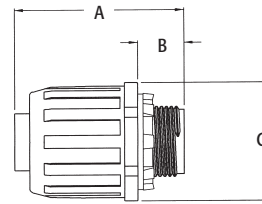

## SNAP<sup>2</sup>IT<sup>®</sup> Non-Metallic Connectors

LIQUID TIGHT

For use with non-metallic liquid-tight conduit, type B only. Push on installation. Produced from UV rated plastic for long outdoor life.

### FEATURES AND BENEFITS

- Competitively priced
- Fast and easy installation
- Provides a super-secure, liquid-tight seal

CATALOG NUMBER	UPC/DCI/NAED MFG #018997	TRADE SIZE	KO SIZE	UNIT PKG	STD PKG	DIM A	DIM B	DIM C
NMLT5	54576	1/2	1/2	25	100	2.376	.619	1.420
NMLT7	54577	3/4	3/4	10	50	2.425	.670	1.664
NMLT10	54102	1	1	5	25	2.530	.708	1.856

PATENTED.

**PUSHES**  
onto conduit!  
**NO TOOLS**

Scan For Video