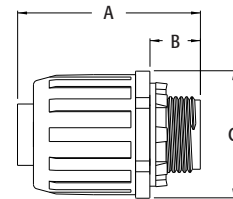

FEATURES AND BENEFITS

- Competitively priced
- Fast and easy installation
- Provides a super-secure, liquid-tight seal
- Save 17 seconds per connector vs. 57 seconds for multi-piece connectors at same cost

CATALOG NUMBER	UPC/DCI/NAED MFG #018997	TRADE SIZE	KO SIZE	UNIT PKG	STD PKG	DIM A	DIM B	DIM C
NMLT5	54576	1/2	1/2	25	100	2.376	.619	1.420
NMLT7	54577	3/4	3/4	10	50	2.425	.670	1.664
NMLT10	54102	1	1	5	25	2.530	.708	1.856

PATENTED.

PUSHES
onto conduit!
NO TOOLS